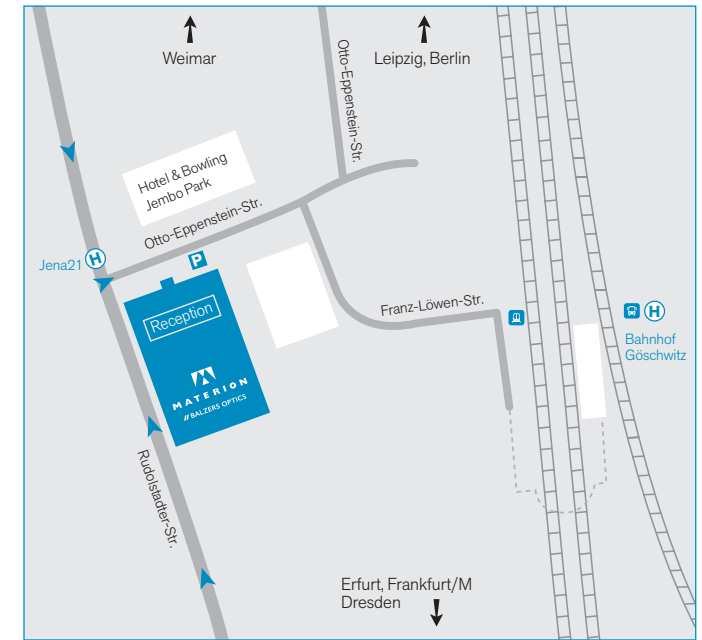

Directions to Optics Balzers Jena

By train

From station «Jena Paradies» (ICE)

- By taxi about 6 km
- By tram line 1 or 4 (direction «Lobeda West») to tram stop «Bahnhof Göschwitz»
Walk about 15 min to Optics Balzers Jena GmbH
- By bus line 12 from «Jena Teichgraben» to bus stop «Jena21», directly at Optics Balzers Jena GmbH

From station «Jena-West»

- By taxi about 6 km
- By bus line 12 (direction «Göschwitz») to bus stop «Jena21», directly at Optics Balzers Jena GmbH

From station «Jena Göschwitz»

Walk about 15 min to Optics Balzers Jena GmbH

By Car

Junction 53 «Jena Göschwitz»

Follow sign to Jena in the traffic circle

Follow Rudolstädter-Strasse to Jembo Park

For route guidance systems enter

«Rudolstädter-Strasse 93»

-  train station
-  tram / bus
-  tram- / bus-stop
-  parking area
-  boardwalk