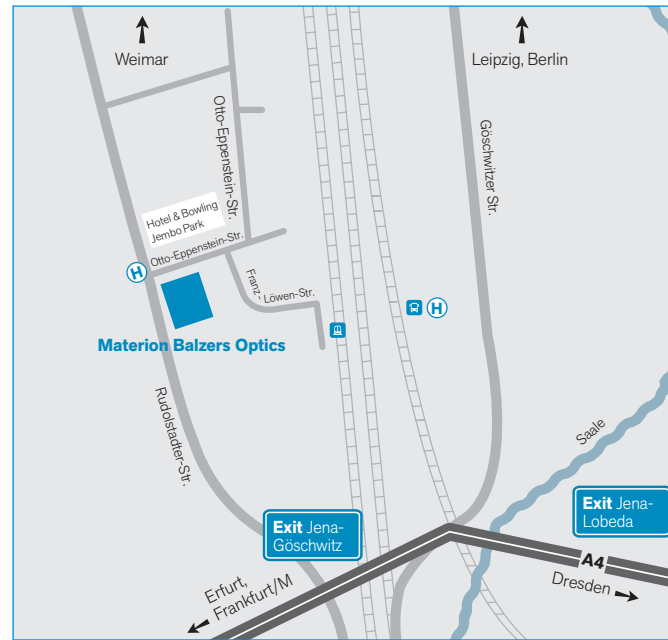

Directions to Optics Balzers Jena

By train

From station «Jena Paradies» (ICE)

- By taxi about 6 km
- By tram line 1 or 4 (direction «Lobeda West») to tram stop «Bahnhof Göschwitz»
Walk about 15 min to Optics Balzers Jena GmbH
- By bus line 12 from «Jena Teichgraben» to bus stop «Jena21», directly at Optics Balzers Jena GmbH

From station «Jena-West»

- By taxi about 6 km
- By bus line 12 (direction «Göschwitz») to bus stop «Jena21», directly at Optics Balzers Jena GmbH

From station «Jena Göschwitz»

Walk about 15 min to Optics Balzers Jena GmbH

By Car

Junction 53 «Jena Göschwitz»

Follow sign to Jena in the traffic circle

Follow Rudolstädter-Strasse to Jembo Park

For route guidance systems enter

«Rudolstädter-Strasse 93»

-  train station
-  tram / bus
-  tram- / bus-stop
-  parking area
-  boardwalk