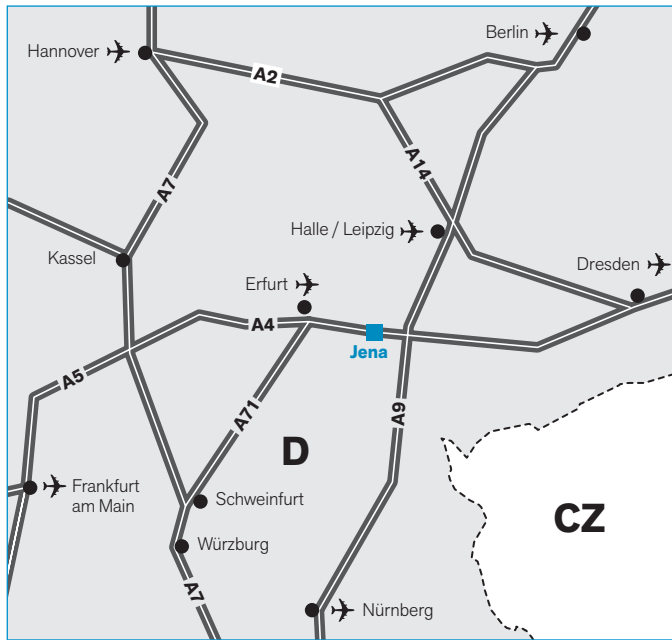

Directions to Optics Balzers Jena

By train

From station «Jena Paradies» (ICE)

- By taxi about 6 km
- By tram line 1 or 4 (direction «Lobeda West») to tram stop «Bahnhof Göschwitz»
Walk about 15 min to Optics Balzers Jena GmbH
- By bus line 12 from «Jena Teichgraben» to bus stop «Jena21», directly at Optics Balzers Jena GmbH

From station «Jena-West»

- By taxi about 6 km
- By bus line 12 (direction «Göschwitz») to bus stop «Jena21», directly at Optics Balzers Jena GmbH

From station «Jena Göschwitz»

Walk about 15 min to Optics Balzers Jena GmbH

By Car

Junction 53 «Jena Göschwitz»

Follow sign to Jena in the traffic circle

Follow Rudolstädter-Strasse to Jembo Park

For route guidance systems enter

«Rudolstädter-Strasse 93»

-  train station
-  tram / bus
-  tram- / bus-stop
-  parking area
-  boardwalk