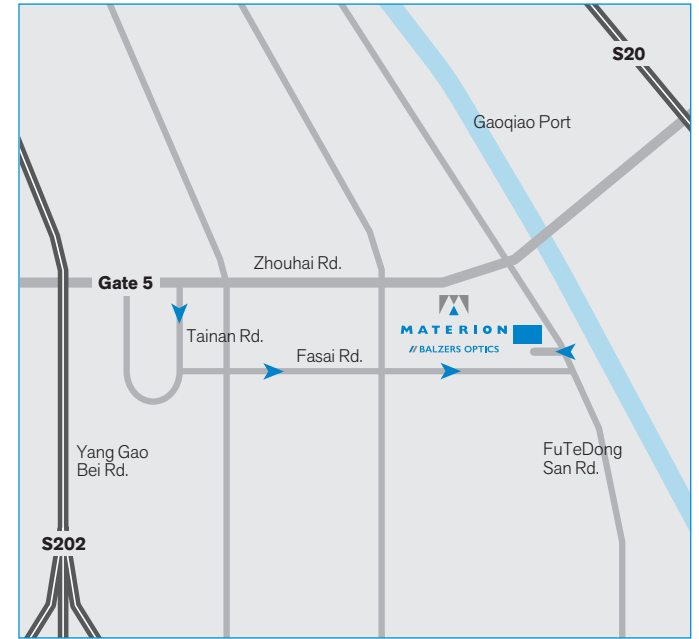

Directions to Materion Balzers Optics – Shanghai

From Pudong Airport

By Taxi: drive on round-the-city flyover A20, then to Hang Jin Road, around 55 km. From Yang Gao Road to Customs Gate 5 of WGQ Free Trade Zone.

从浦东国际机场至美题隆精密光学(上海)有限公司上迎宾大道A1, 然后到外环线A20至航津路口下, 全程约55公里。至杨高路到外高桥保税区新海关5号门

From Hong Qiao Airport

By Taxi: drive on Yan'an Tunnel from Puxi to Pudong, around 70 km; drive on Yangpu Bridge from Puxi to Pudong, around 80 km. From Yang Gao Road to Customs Gate 5 of WGQ Free Trade Zone.

上延安路隧道从浦西到浦东, 全程约70公里; 上杨浦大桥从浦西到浦东, 全程约80公里。至杨高路到外高桥保税区新海关5号门

From Puxi

By Taxi: from Yan'an Tunnel / Nanpu Bridge / Lupu Bridge / Xupu Bridge / Dapulu Tunnel / Dalianlu Tunnel / Round-the-city Flyover Tunnel to Yanggao Road, then to Customs Gate 5 of WGQ Free Trade Zone.

经延安路隧道/南浦大桥/卢浦大桥/徐浦大桥/打浦路隧道/大连路隧道/外环线隧道 至杨高路到外高桥保税区新海关5号门

Gate 5 / Turn right at Tainan Road / Turn left at Fasai Road / Turn left at the end of Fasai Road / FuTeDong San Road / Materion Precision Optics