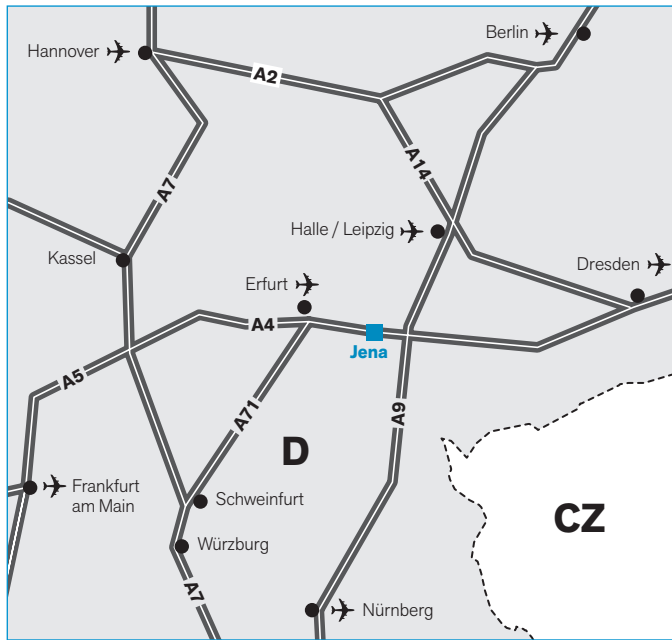

Directions to Materion Balzers Optics – Jena

By train

- From station «Jena Paradies» (ICE)
 - By taxi about 6 km
 - By tram line 1 or 4 (direction «Lobeda West») to tram stop «Bahnhof Göschwitz»
 - Walk about 15 min to Optics Balzers Jena GmbH
- By bus line 12 from «Jena Teichgraben» to bus stop «Jena21», directly at Optics Balzers Jena GmbH

From station «Jena-West»

- By taxi about 6 km
- By bus line 12 (direction «Göschwitz») to bus stop «Jena21», directly at Optics Balzers Jena GmbH

From station «Jena Göschwitz»

Walk about 15 min to Optics Balzers Jena GmbH

By Car

- Junction 53 «Jena Göschwitz»
- Follow sign to Jena in the traffic circle
- Follow Rudolstädter-Strasse to Jembo Park
- For route guidance systems enter «Rudolstädter-Strasse 93»

-  train station
-  tram / bus
-  tram- / bus-stop
-  parking area
-  boardwalk