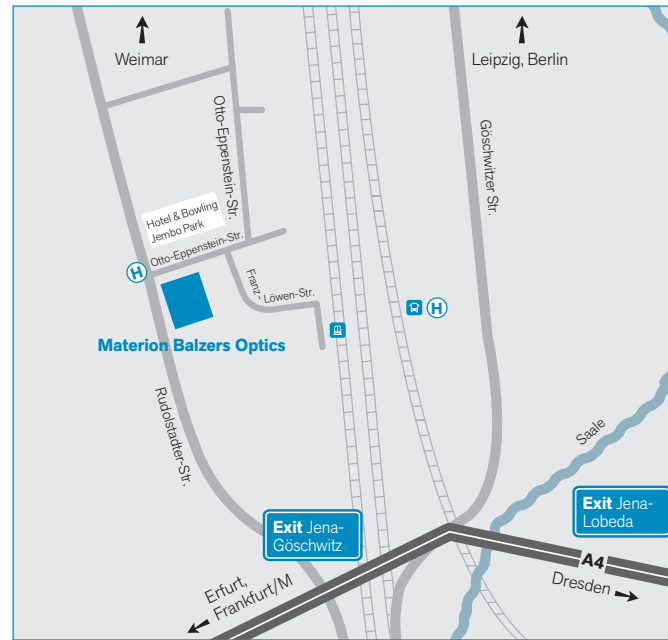

Directions to Materion Balzers Optics – Jena

By train

- From station «Jena Paradies» (ICE)
 - By taxi about 6 km
 - By tram line 1 or 4 (direction «Lobeda West») to tram stop «Bahnhof Göschwitz»
 - Walk about 15 min to Optics Balzers Jena GmbH
- By bus line 12 from «Jena Teichgraben» to bus stop «Jena21», directly at Optics Balzers Jena GmbH

From station «Jena-West»

- By taxi about 6 km
- By bus line 12 (direction «Göschwitz») to bus stop «Jena21», directly at Optics Balzers Jena GmbH

From station «Jena Göschwitz»

Walk about 15 min to Optics Balzers Jena GmbH

By Car

- Junction 53 «Jena Göschwitz»
- Follow sign to Jena in the traffic circle
- Follow Rudolstädter-Strasse to Jembo Park
- For route guidance systems enter «Rudolstädter-Strasse 93»

-  train station
-  tram / bus
-  tram- / bus-stop
-  parking area
-  boardwalk