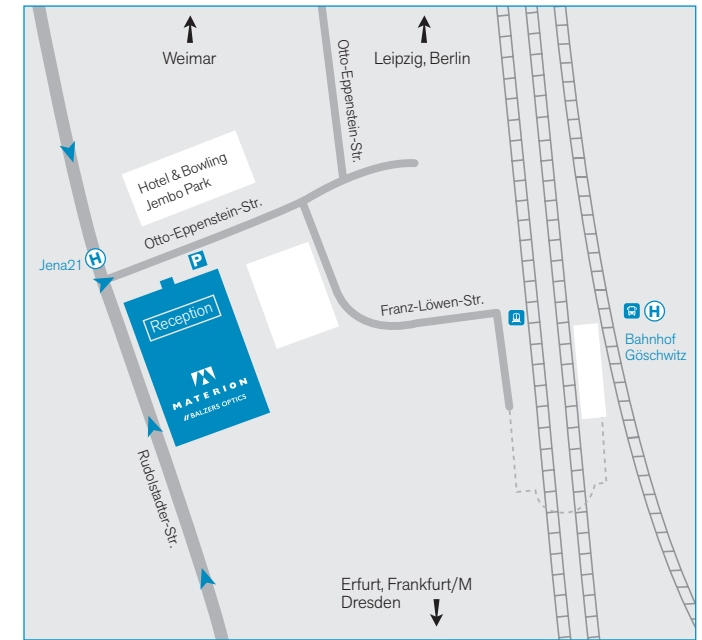

Directions to Materion Balzers Optics – Jena

By train

- From station «Jena Paradies» (ICE)
 - By taxi about 6 km
 - By tram line 1 or 4 (direction «Lobeda West») to tram stop «Bahnhof Göschwitz»
 - Walk about 15 min to Optics Balzers Jena GmbH
- By bus line 12 from «Jena Teichgraben» to bus stop «Jena21», directly at Optics Balzers Jena GmbH

From station «Jena-West»

- By taxi about 6 km
- By bus line 12 (direction «Göschwitz») to bus stop «Jena21», directly at Optics Balzers Jena GmbH

From station «Jena Göschwitz»

Walk about 15 min to Optics Balzers Jena GmbH

By Car

- Junction 53 «Jena Göschwitz»
- Follow sign to Jena in the traffic circle
- Follow Rudolstädter-Strasse to Jembo Park
- For route guidance systems enter «Rudolstädter-Strasse 93»

-  train station
-  tram / bus
-  tram- / bus-stop
-  parking area
-  boardwalk